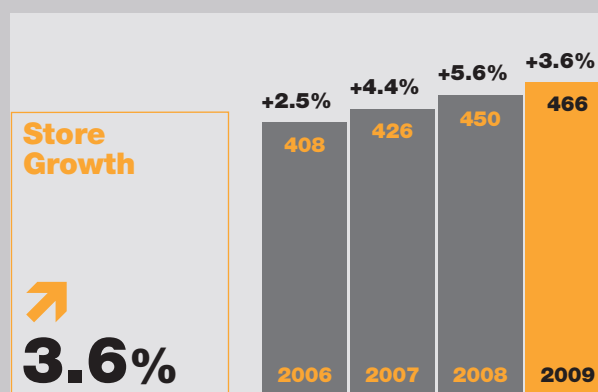

PERFORMANCE REVIEW OUR STORES

STORE CO

466 Stores
Now Trading

401
Superstores

39
Metro Stores

26
Neighbourhood
Stores

“Halfords are committed to the longer-term opportunities present in the Central European markets, which we estimate to be in excess of 150 stores, whilst continuing to open between 10 and 15 stores per annum in the UK.”

The Group operates from 466 stores and the strategic focus remains in the development of the two formats of choice, the superstore and the smaller format Compact store, previously referred to as Neighbourhood. Compact stores provide a comprehensive Halfords offer, carrying some 6,000 of the 10,000 lines available within an average superstore, to smaller catchments where a full superstore would not be viable.